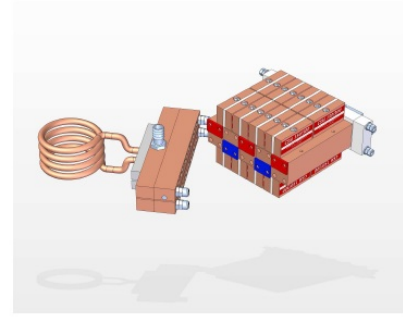

AS 150/5

Water-cooled capacitor

Technology Patented Worldwide

Series

Series - Parallel

Parallel

Capacitors are not included

Specifications

Type		AS 150/5
Dimensions (L x W x H)	mm	238 x 200 x 100
Weight	kg	10
Capacitance ($\pm 10\%$)	μF	40 μF
Sinusoidal Voltage	V _{rms}	1600
Peak Voltage	V	2000
Max. Current	A _{rms}	6400
Max. Power	kVA _r	2400
Freq Range @ Full Power	kHz	4-68
Stray Inductance	nH	

Celem Power Capacitors

Produced: 13-10-2015

AS 150/5

Water-cooled capacitor

Technology Patented Worldwide

AS 150/5 40 μ F 1600 V_{rms} 6400 A_{rms} 2400 kVA_r
I(A) — Q(kVA_r) — V_{rms} —