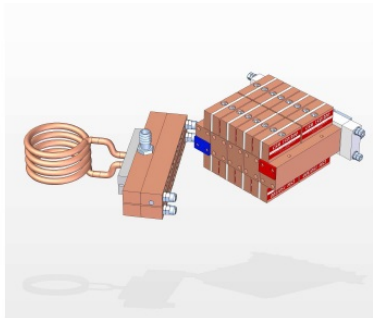

AS 150/5

Water-cooled capacitor

Technology Patented Worldwide

Series

Series - Parallel

Parallel

Capacitors are not included

Specifications

Type		AS 150/5
Dimensions (L x W x H)	mm	238 x 200 x 100
Weight	kg	10
Capacitance ($\pm 10\%$)	μF	40 μF
Sinusoidal Voltage	V _{rms}	1600
Peak Voltage	V	2000
Max. Current	A _{rms}	6400
Max. Power	kVA _r	2400
Freq Range @ Full Power	kHz	4-68
Stray Inductance	nH	

Celem Power Capacitors

Produced: 13-10-2015

AS 150/5

Water-cooled capacitor

Technology Patented Worldwide

AS 150/5 40 μ F 1600 V_{rms} 6400 A_{rms} 2400 kVA_r
I(A) — Q(kVA_r) — V_{rms} —