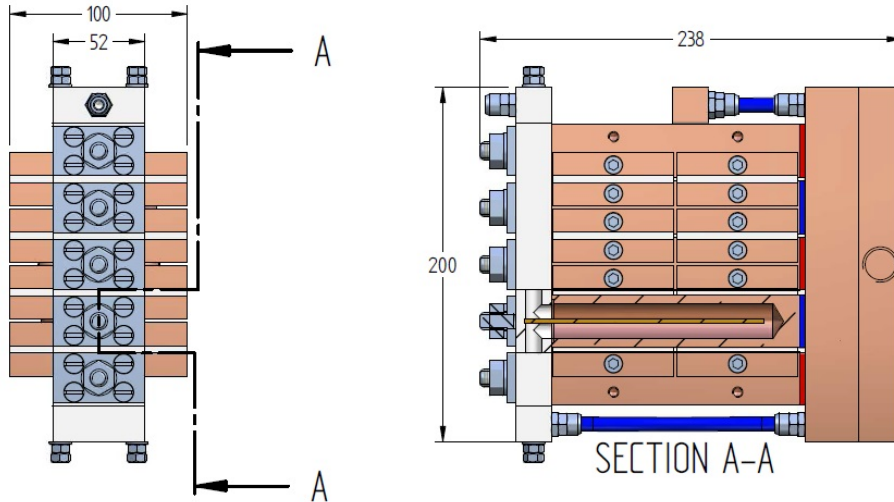

AS 150/5

Water-cooled capacitor

Technology Patented Worldwide

Series