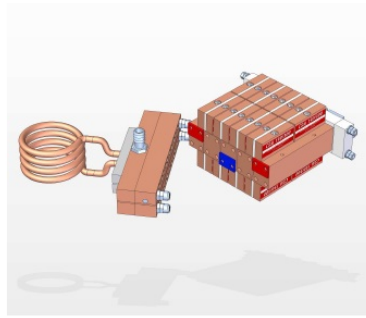

AS 150/5

Water-cooled capacitor

Technology Patented Worldwide

Series

Series - Parallel

Parallel

Capacitors are not included

Specifications

Type		AS 150/5
Dimensions (L x W x H)	mm	238 x 200 x 100
Weight	kg	10
Capacitance ($\pm 10\%$)	μF	40 μF
Sinusoidal Voltage	V _{rms}	1600
Peak Voltage	V	2000
Max. Current	A _{rms}	6400
Max. Power	kVA _r	2400
Freq Range @ Full Power	kHz	4-68
Stray Inductance	nH	

Celem Power Capacitors

Produced: 13-10-2015

AS 150/5

Water-cooled capacitor

Technology Patented Worldwide

AS 150/5 40 μ F 1600 V_{rms} 6400 A_{rms} 2400 kVA_r
I(A) — Q(kVA_r) — V_{rms} —