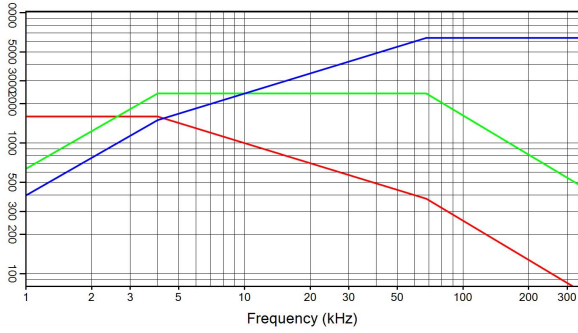

AS 150/5

Water-cooled capacitor

Technology Patented Worldwide

AS 150/5 40 μ F 1600 V_{rms} 6400 A_{rms} 2400 kVA_r
I(A) — Q(kVA_r) — V_{rms} —